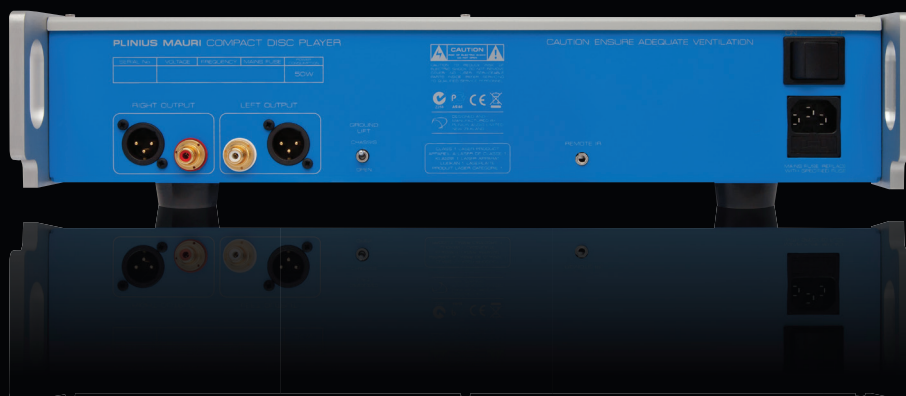

MAURI

Compact Disc Player

The Plinius Mauri allows you to slip a disc into the slot, sit back and enjoy the music you love – no more effort required.

The Mauri maintains Plinius' trademark track display function consisting of a distinctive array of LEDs that show what track is playing and how far through the CD you are; rather like looking down on a vinyl record as the arm moves across the tracks.

The CD101 won several awards for its musicality and you'll find

these qualities are retained in the Mauri Compact Disc Player.

The Mauri utilises the highly acclaimed DAC from the CD101 that has high quality Burr Brown components and local voltage regulation.

Developments also include subtle improvements to the analogue

circuits, reduced wiring, improved connectors and a new custom designed transformer. The Mauri also has a different transport than the Plinius CD101.

2V RMS Into 10k ohms or higher

OUTPUT SOURCE IMPEDANCE

Typically 100R

PRODUCT FEATURES

Available in black or silver

DIMENSIONS

Height: 80mm (3.5")
Width: 450mm (17.75")
Depth: 400mm (15.75")
Weight: 5.5kg (12lbs)